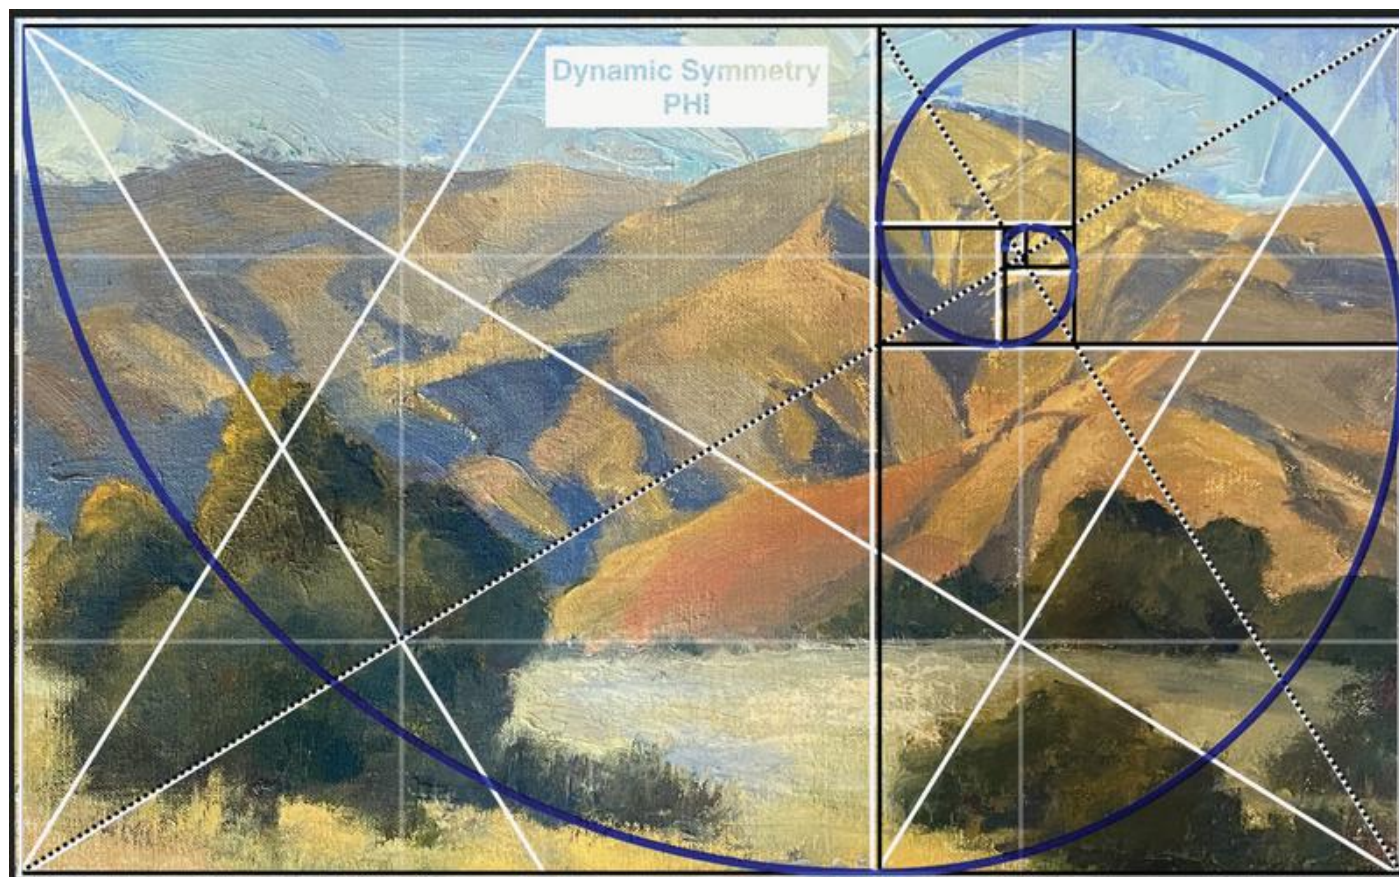

Turbulent Lands IV PHI Dynamic Symmetry plus Spiral

Karen Halbert Artist
www.karenhalbert.com

Material Oil
Size 10x16
Price

"En plein air "in Borrego Springs. I remember being very conscious of trying to place the focal point at the dominant shadow on the mountain on the upper right and using a spiral to lead the eye to that point (missed by a little). This was about the time that I first began consciously to paint a near-PHI proportioned panel.

Dynamic Symmetry Armature plus "Golden Spiral". Aspect Ratio 1.6 near PHI.

More information about this PHI Armature.

Back.